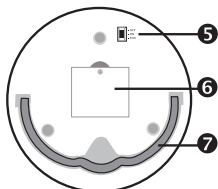

Wir danken Ihnen für den Kauf dieser tragbaren LED-Lampe. Bitte lesen Sie diese Anleitung sorgfältig durch und bewahren Sie sie auf.

Bitte beachten:

- Laden Sie den Lampenakku über einem USB-Ausgang mit mindestens 1 A, bei 2 A wird schneller geladen.
- Stellen Sie diese Portable LED-Lampe nicht in Wasser oder in der Nähe von Feuer-/Hitzequellen auf
- Werfen oder stürzen Sie diese Lampe nicht, um eine Beschädigung zu vermeiden.
- Stecken Sie das USB-Kabel vorsichtig ein und aus, um Kontaktprobleme zu vermeiden. Ziehen Sie nicht zu stark an der Gumm-Abdeckung der USB-Anschlüsse, damit sie sich nicht ablöst.

Eigenschaften:

- Lange Bereitschaftszeit, eingebauter Akku mit hoher Kapazität und Powerbank-Funktion zum Laden externer Geräte z.B. Handy
- Smart Touch Regelung von Helligkeit und Lichtfarbe (CCT)
- Tastensperre verhindert Fehlbedienung im Dunkeln
- Lichtsensor, hilft beim Finden der Lampe im Dunkeln
- Die letzten Einstellungen für Helligkeit und Lichtfarbe werden beim Einschalten beibehalten
- Sicherer Akkubetrieb, unabhängig von Steckdosen, ideal für Kinderzimmer, Gästezimmer, Camping, Terrasse u.a.
- Schnelles Laden mit Überladeschutz, Schutz vor Tiefentladung
- Eingebauter Haltebügel, einfach zu tragen
- SOS-Funktion für Notfälle, blinkt rot 3x kurz / 3x lang / 3x kurz
- Akku kann zu Servicezwecken getauscht werden

1. Lichtsensor (bei Dunkelheit leuchtet die Einschalttaste)
2. USB-Ausgang zum Laden externer Geräte, max. 2 A
3. USB-micro Eingang zum Laden der Lampe (1-2 A)
4. Batterie-Status, leuchtet beim Einschalten für 15 s und während des Ladens (1 LED: Akku schwach, 4 LEDs: voll geladen)